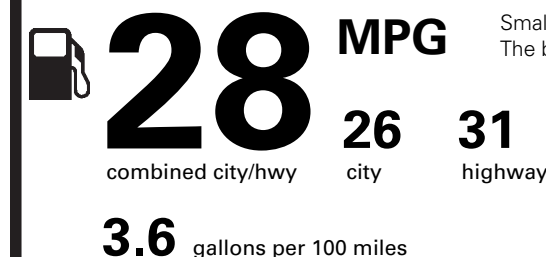

PRICE INFORMATION

BASE PRICE	\$28,605.00
TOTAL OPTIONS/OTHER	790.00
TOTAL VEHICLE & OPTIONS/OTHER	29,395.00
DESTINATION & DELIVERY	1,195.00

EPA DOT Fuel Economy and Environment

Gasoline Vehicle

Fuel Economy